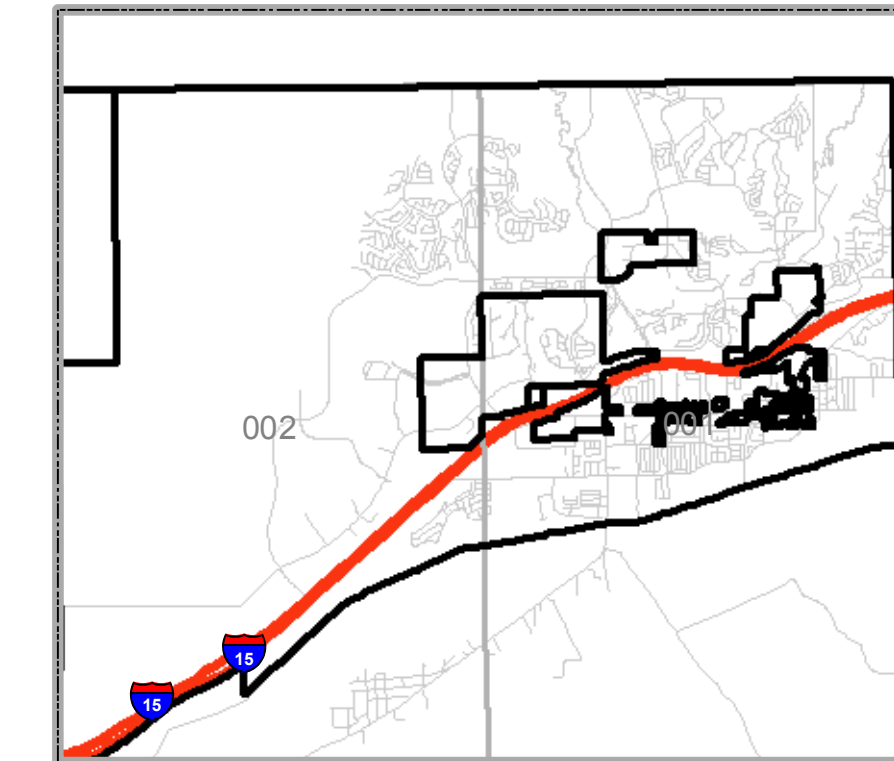

**TAX DISTRICTS**

- 050 BOULDER CITY, BOULDER CITY LIBRARY
- 052 BOULDER CITY
- 055 BOULDER CITY, HENDERSON LIBRARY
- 057 BOULDER CITY, LV/CC LIBRARY DEBT
- 100 UNINCORPORATED COUNTY, LV-CC LIBRARY
- 101 UNINCORPORATED COUNTY, LV-CC LIBRARY, CC FIRE, 911
- 102 UNINCORPORATED COUNTY, LV-CC LIBRARY, COLORADO RIVER VALLEY GROUND WATER BASIN
- 103 UNINCORPORATED COUNTY, LV-CC LIBRARY, 911
- 104 UNINCORPORATED COUNTY, LV-CC LIBRARY, CC FIRE
- 105 LAUGHLIN TOWN, LV-CC LIBRARY, 911
- 106 LAUGHLIN TOWN, LV-CC LIBRARY, 911 COLORADO RIVER VALLEY GROUND WATER BASIN
- 107 LAUGHLIN TOWN, LV-CC LIBRARY, BIG BEND WATER, COLORADO RIVER VALLEY GROUND WATER BASIN, 911
- 110 MT. CHARLESTON TOWN, MT. CHARLESTON FIRE, LV-CC LIBRARY
- 115 MT. CHARLESTON TOWN, MT. CHARLESTON FIRE, LV-CC LIBRARY, KYLE CANYON WATER DEBT
- 120 UNINCORPORATED COUNTY, LV-CC LIBRARY, LAS VEGAS ARTESIAN BASIN
- 121 LAS VEGAS ARTESIAN BASIN, LV-CC LIBRARY
- 125 LAS VEGAS ARTESIAN BASIN, LV-CC LIBRARY, 911, CC FIRE
- 135 INDIAN SPRINGS TOWN, LV-CC LIBRARY
- 143 UNINCORPORATED COUNTY, LV-CC LIBRARY, LAS VEGAS ARTESIAN BASIN, CC FIRE
- 145 UNINCORPORATED COUNTY, LV-CC LIBRARY MUDDY RIVER SPRINGS AREA GROUND WATER BASIN
- 146 UNINCORPORATED COUNTY, LV-CC LIBRARY COYOTE SPRING VALLEY GROUND WATER BASIN
- 510 UNINCORPORATED COUNTY, HENDERSON LIBRARY
- 700 SEARCHLIGHT TOWN, LV-CC LIBRARY
- 701 SEARCHLIGHT TOWN, LV-CC LIBRARY, COLORADO RIVER VALLEY GROUND WATER BASIN
- 800 BUNKERVILLE TOWN, LV-CC LIBRARY
- 810 MOAPA VALLEY TOWN, MOAPA VALLEY FIRE, LV-CC LIBRARY, MOAPA VALLEY WATER DISTRICT
- 820 MOAPA TOWN, MOAPA TOWN DEBT, MOAPA VALLEY FIRE, LV-CC LIBRARY, MOAPA VALLEY WATER DISTRICT
- 825 MOAPA VALLEY TOWN, MOAPA VALLEY FIRE, LV-CC LIBRARY
- 826 MOAPA VALLEY TOWN, LV-CC LIBRARY

**CLARK COUNTY TAX DISTRICT MAP "RURAL"**

1 inch = 4 miles

**Legend**

- Detail Area
- County
- Boulder City
- Bunkerville
- Laughlin
- Mesquite
- Moapa
- Overton
- Highway
- R&R
- Township
- Section
- Lake Mead