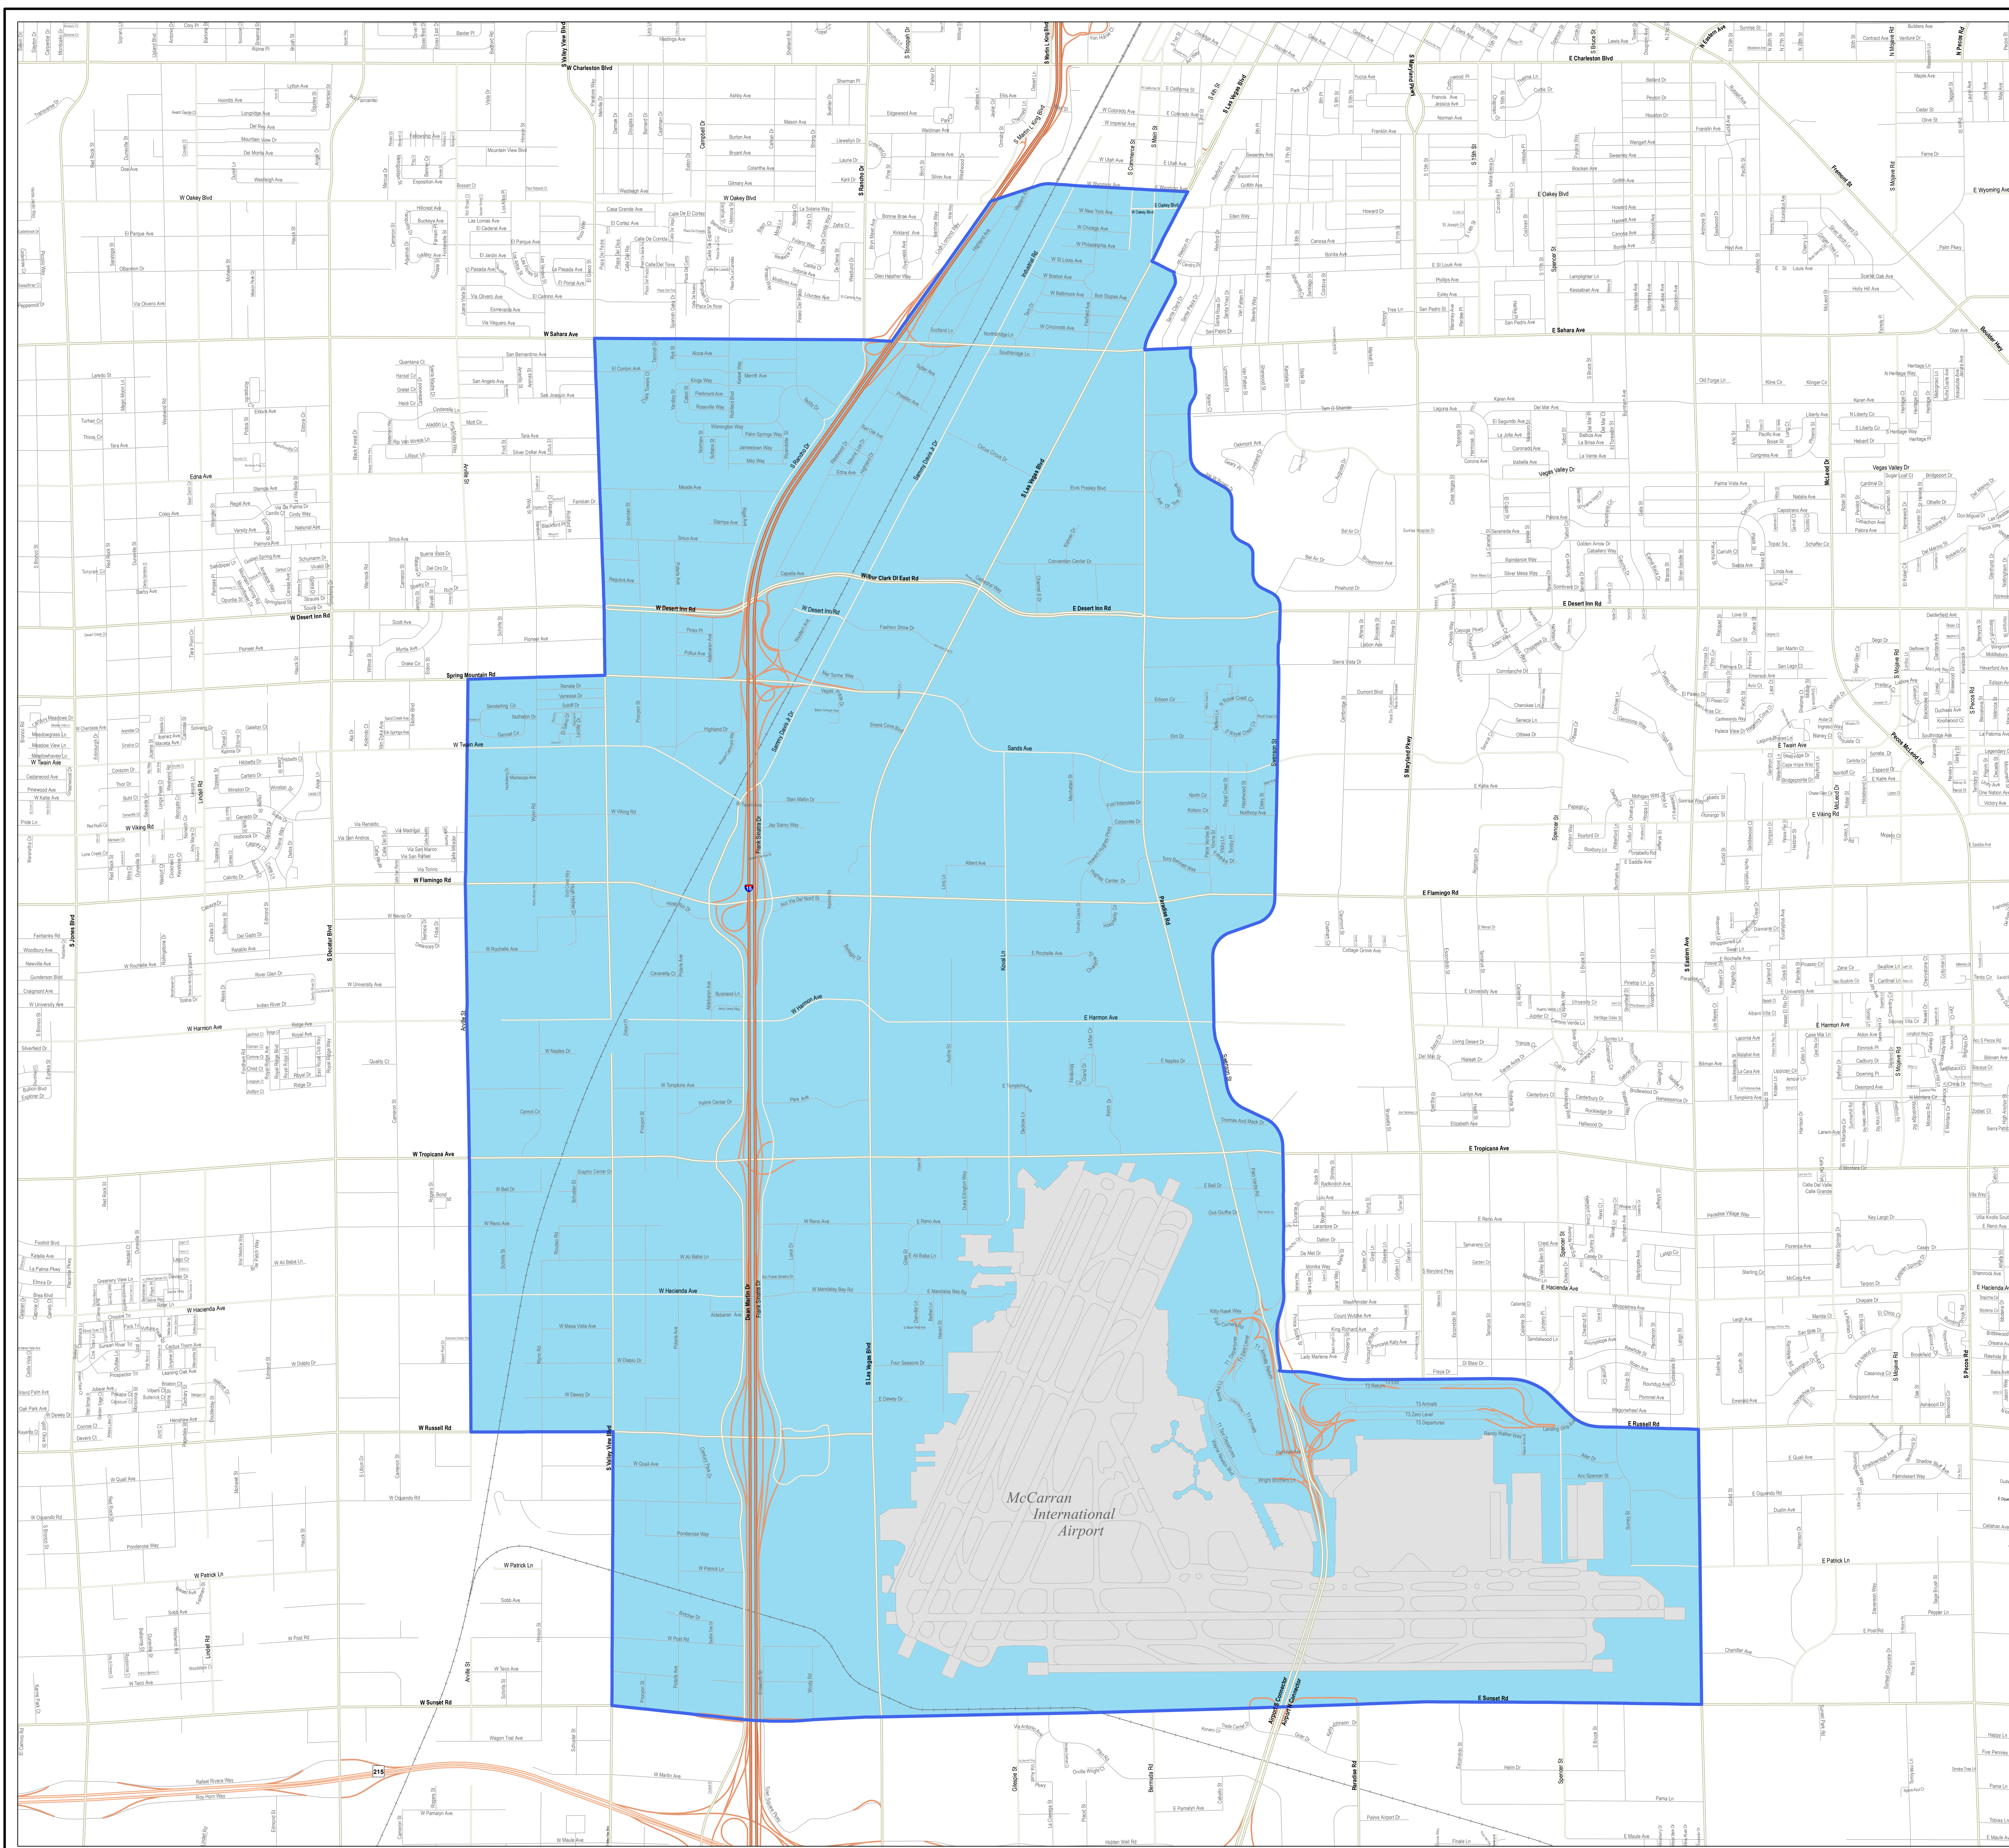

Primary Gaming Corridor

Clark County, Nevada

GEOGRAPHIC
INFORMATION
SYSTEMS

Legend

Primary Gaming Corridor

Streets

Interstate

Major Highway

Major Street

Collector

Local

Ramp

Railroad

Airport

Date: 10/25/2016