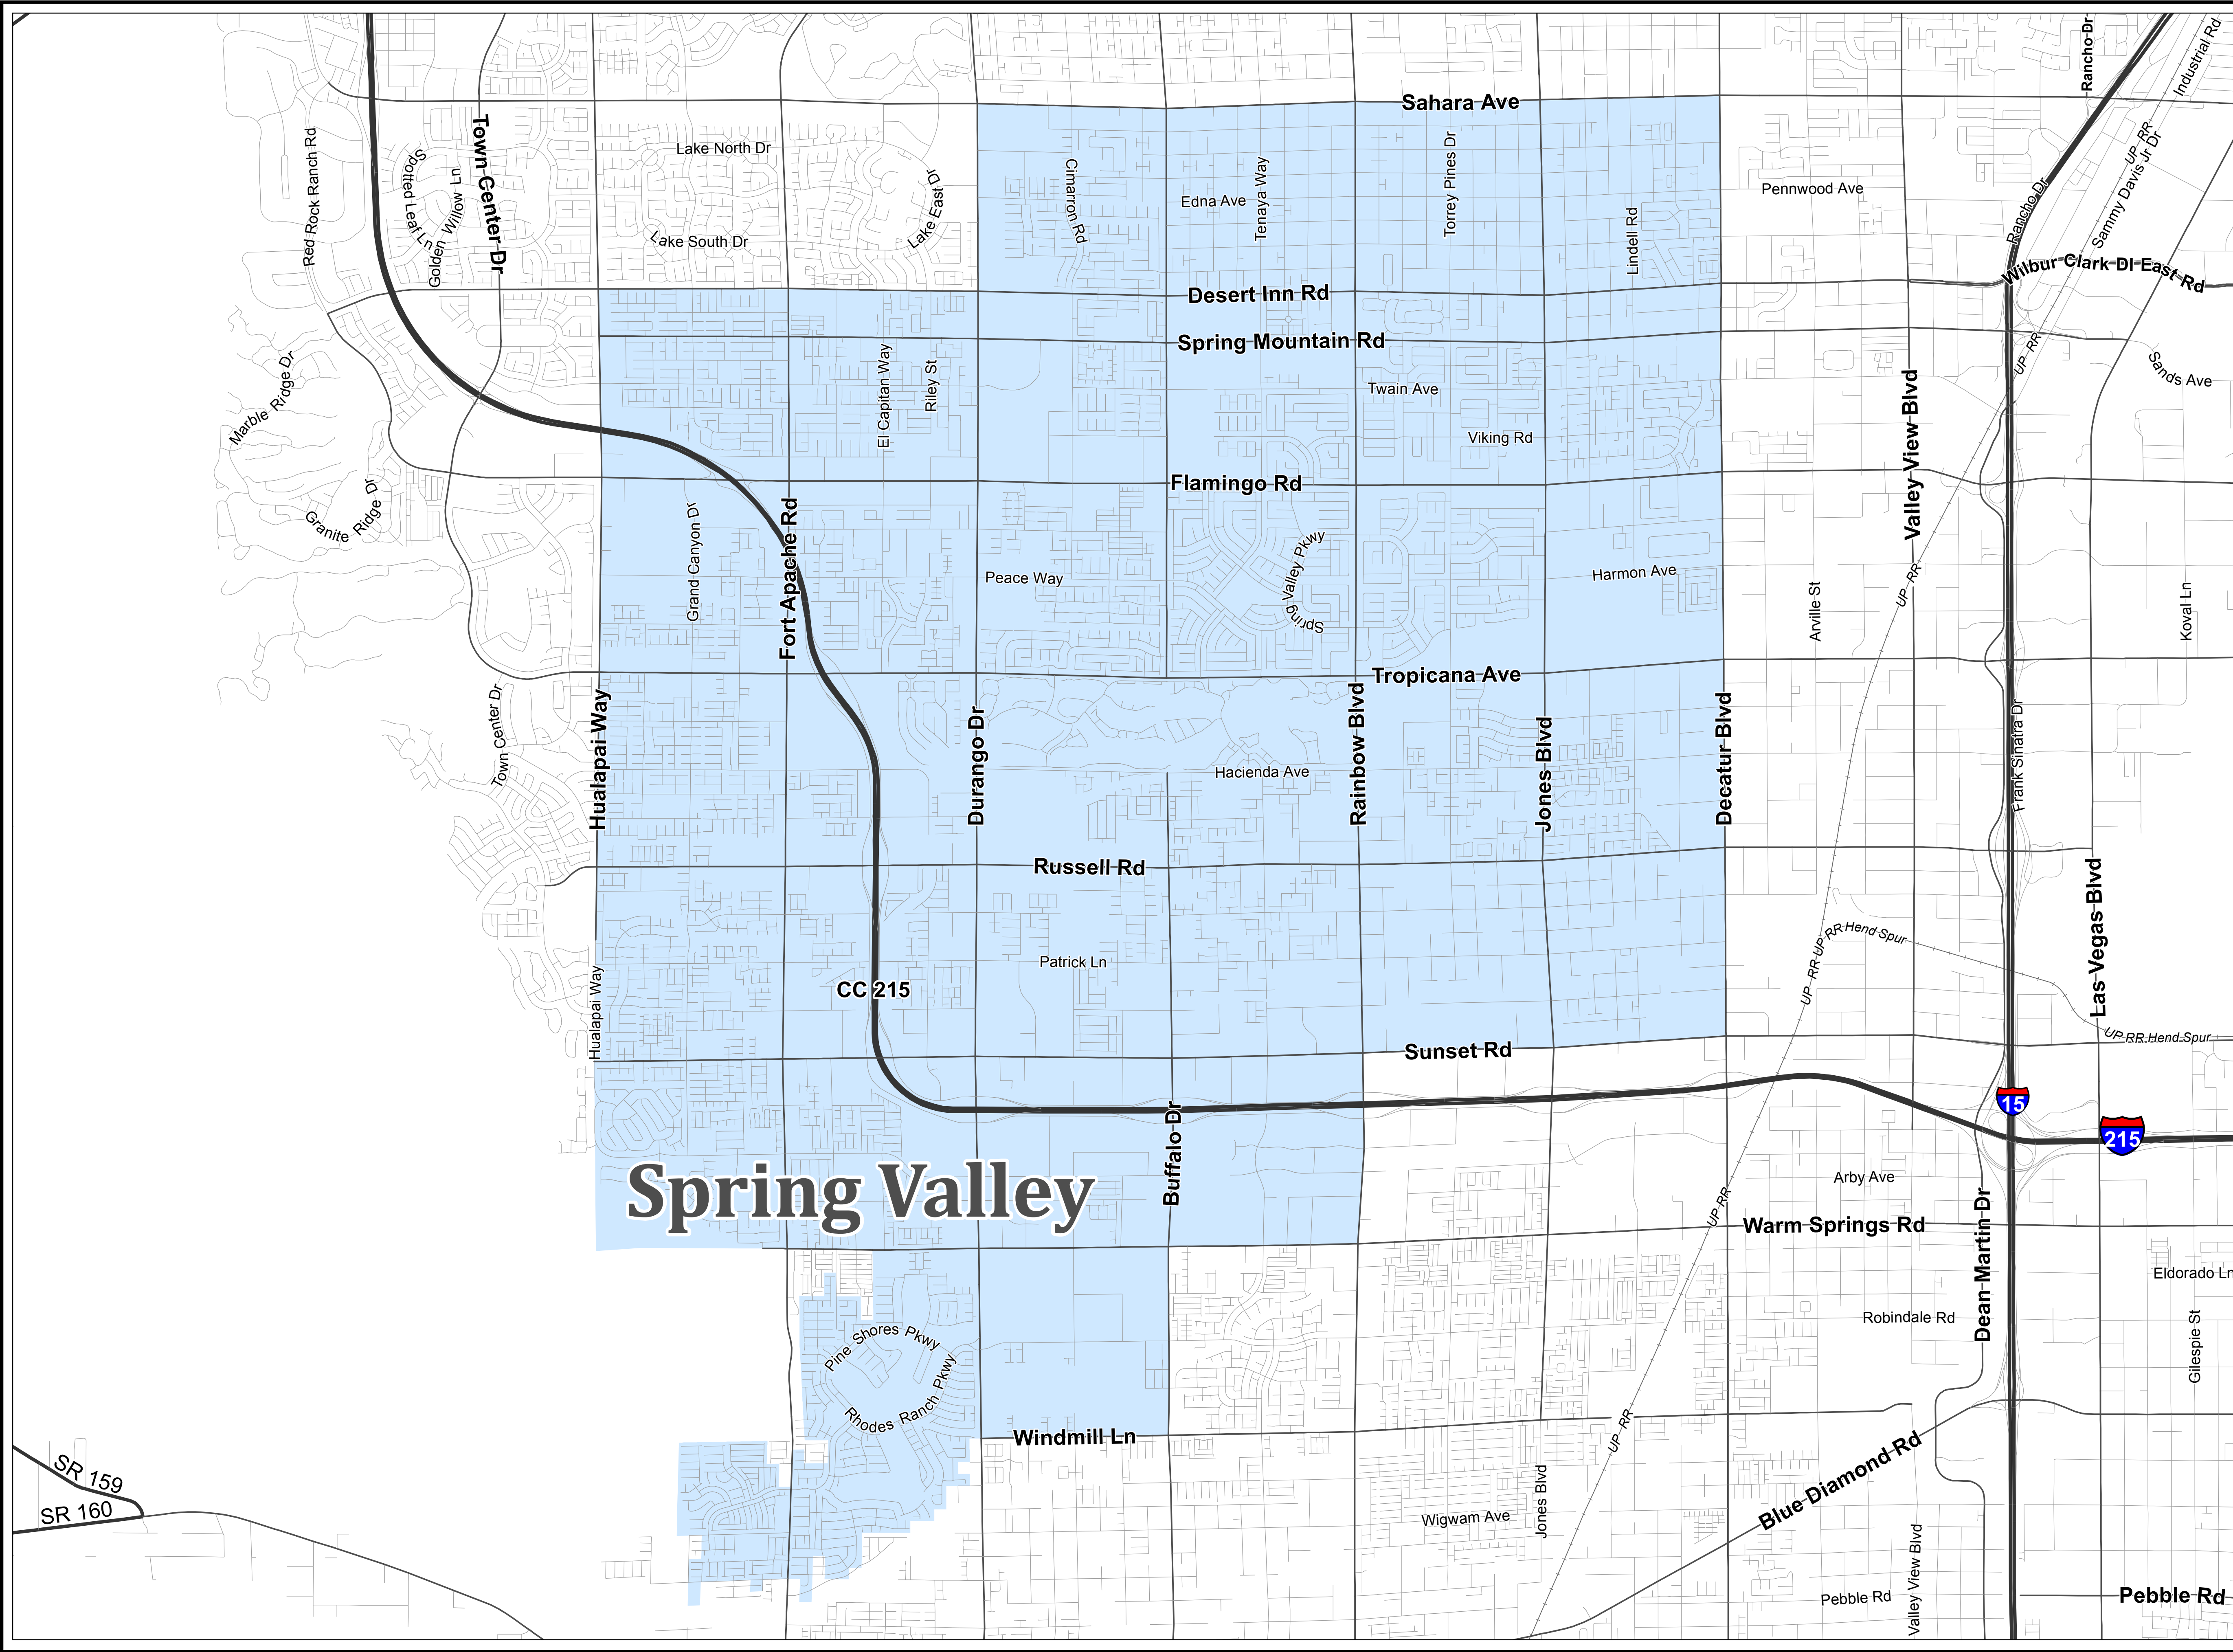

Spring Valley Town Advisory Board

Clark County, Nevada

GEOGRAPHIC
INFORMATION
SYSTEMS

1. **Streets**
2. Highway
   - Major Street
   - Local Street
   - Railroad
   - Spring Valley

Spring Valley

CC 215

Date: 5/30/2020