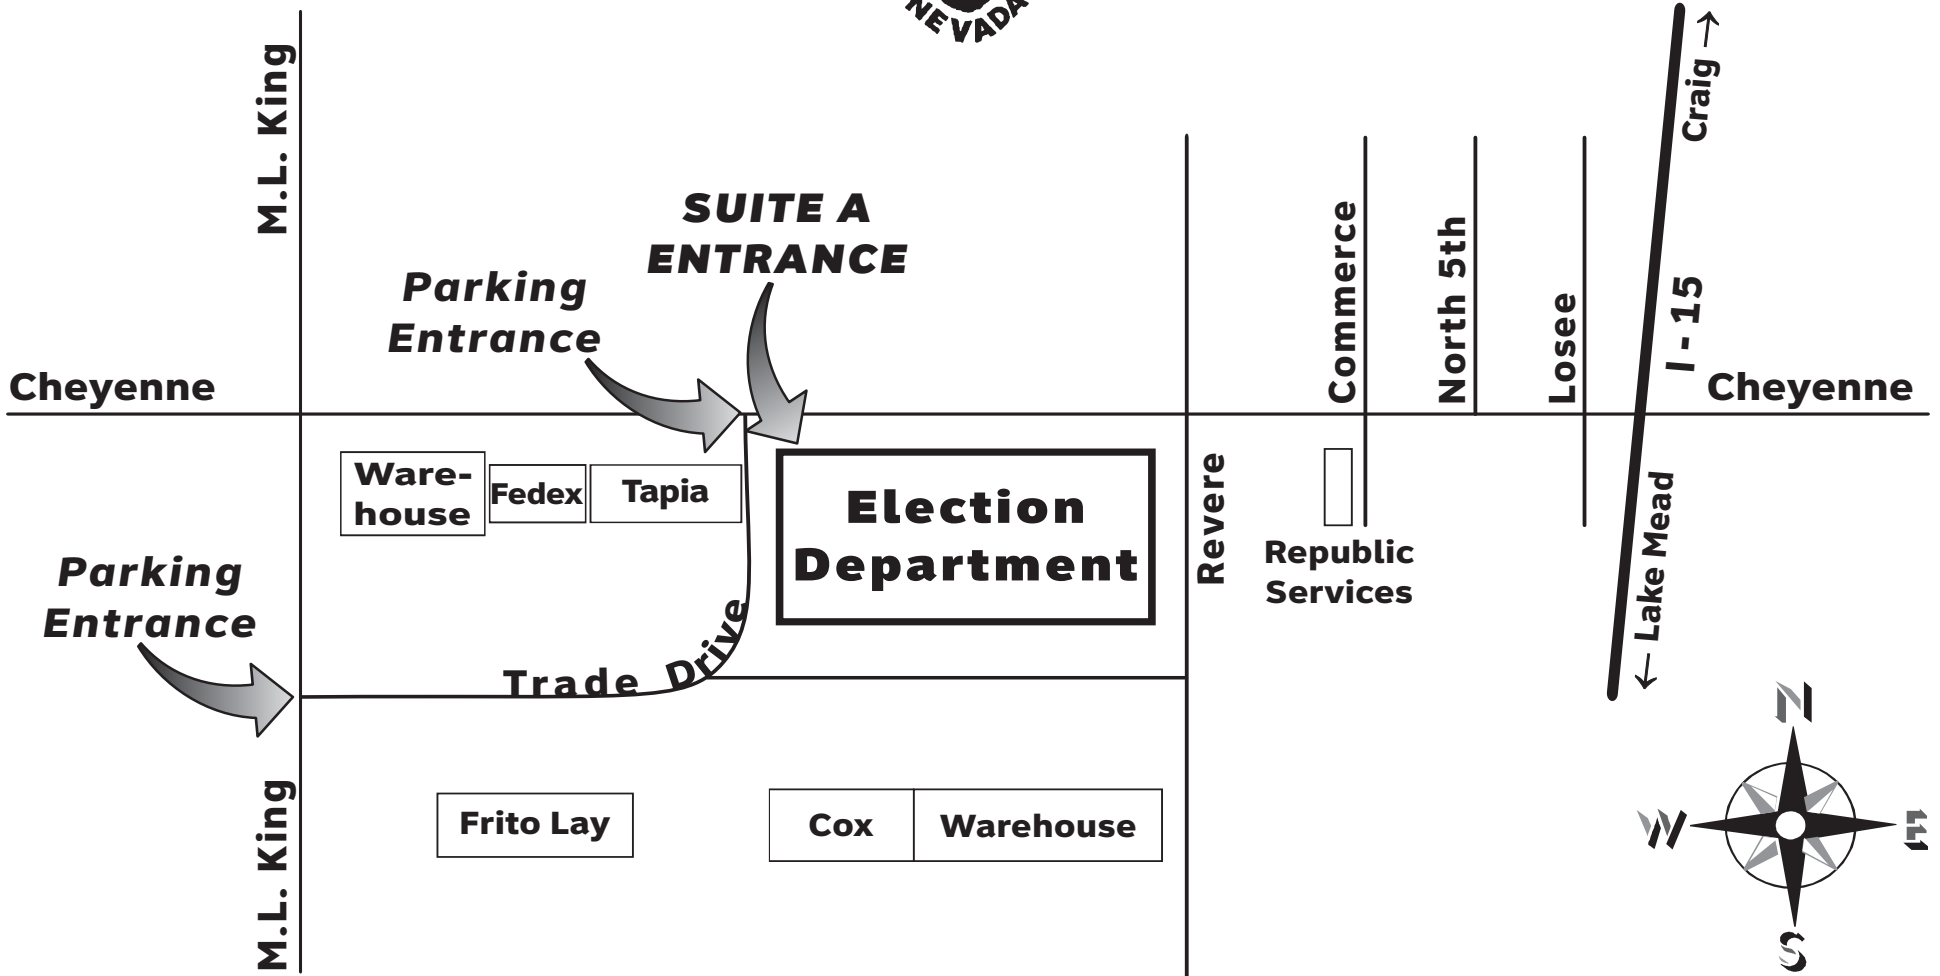

# CLARK COUNTY ELECTION DEPARTMENT

965 Trade Drive, Suite A, North Las Vegas, NV 89030-7802  
(702) 455-VOTE (8683)

NOT TO SCALE