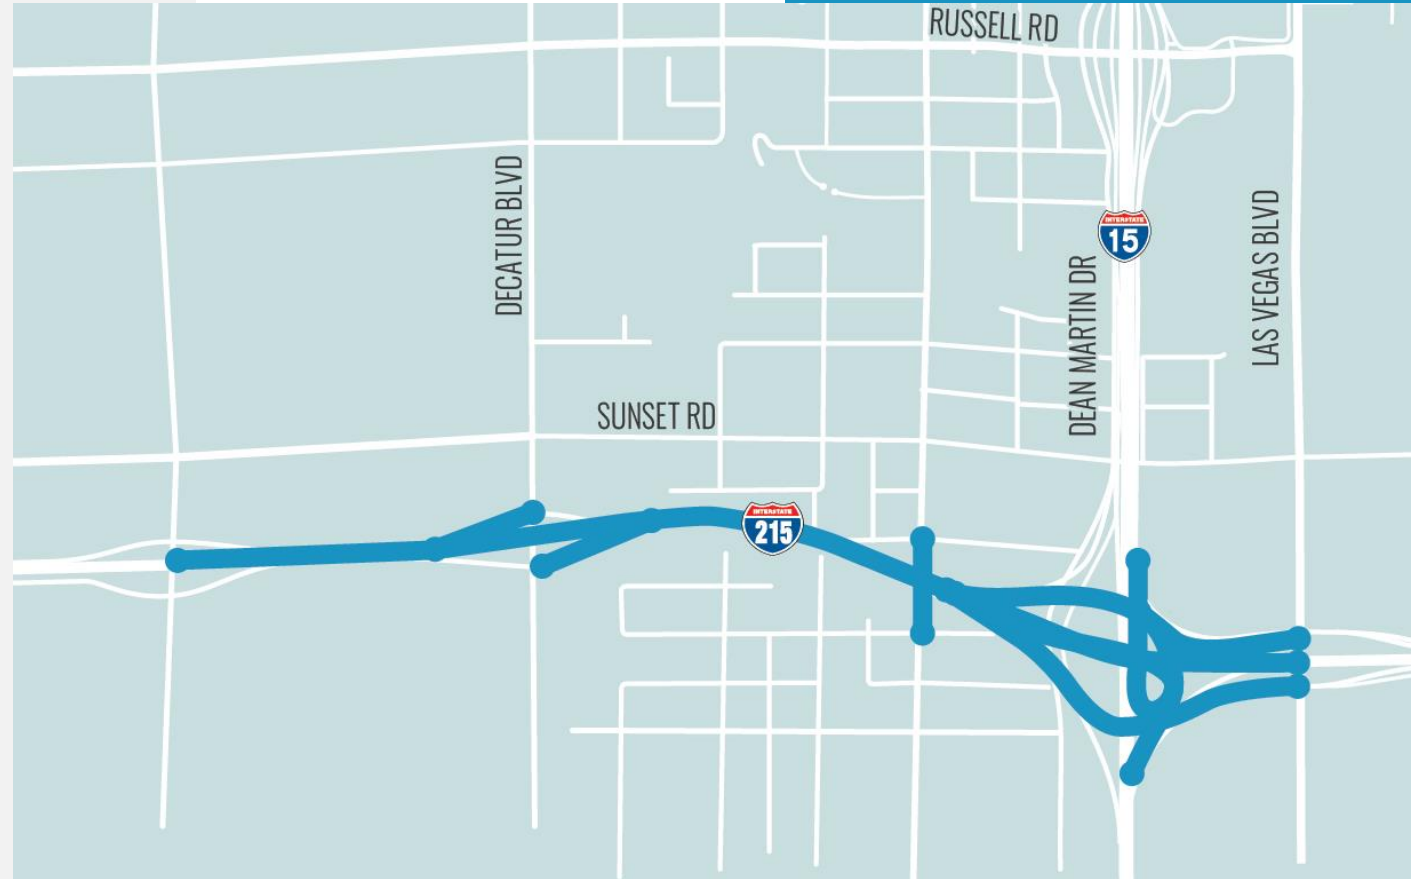

Upcoming/Ongoing Road Closures

I-215/Decatur Project

Week of September 3*

I-215

Jones to Las Vegas Blvd:

- EB: 1 lane open
- Nightly closures, Sun-Thurs, 9pm-5am*

Ramp Closures (10pm-4am)

- 9/5: Decatur on-ramp to I-215 EB
- 9/6: Decatur on-ramp to I-215 WB
- 9/7: I-215 EB ramp to Las Vegas Blvd
- 9/8:
 - I-215 EB on-ramp to I-15 NB
 - I-15 NB ramp to I-215 SB
 - Las Vegas Blvd ramp to I-215 WB

**Excludes 9/3 & 9/4*

Upcoming/Ongoing Road Closures

I-215/Decatur Project

Week of September 10

I-215

Jones to Las Vegas Blvd:

- EB: 1 lane open
 - WB: 1 lane open (Starting 9/11)
- Nightly closures, Sun-Thurs, 9pm-5am*

Ramp Closures

- 9/10: Decatur on-ramp to I-215 EB (10pm-4am)
- 9/13: I-215 WB off-ramp to Decatur (10pm-4am)
- 9/15:
 - I-15 NB ramp to I-215 WB (11pm-1am)
 - Las Vegas Blvd ramp to I-215 WB (11pm-1am)
 - I-15 SB ramp to I-215 WB (1am-4am)