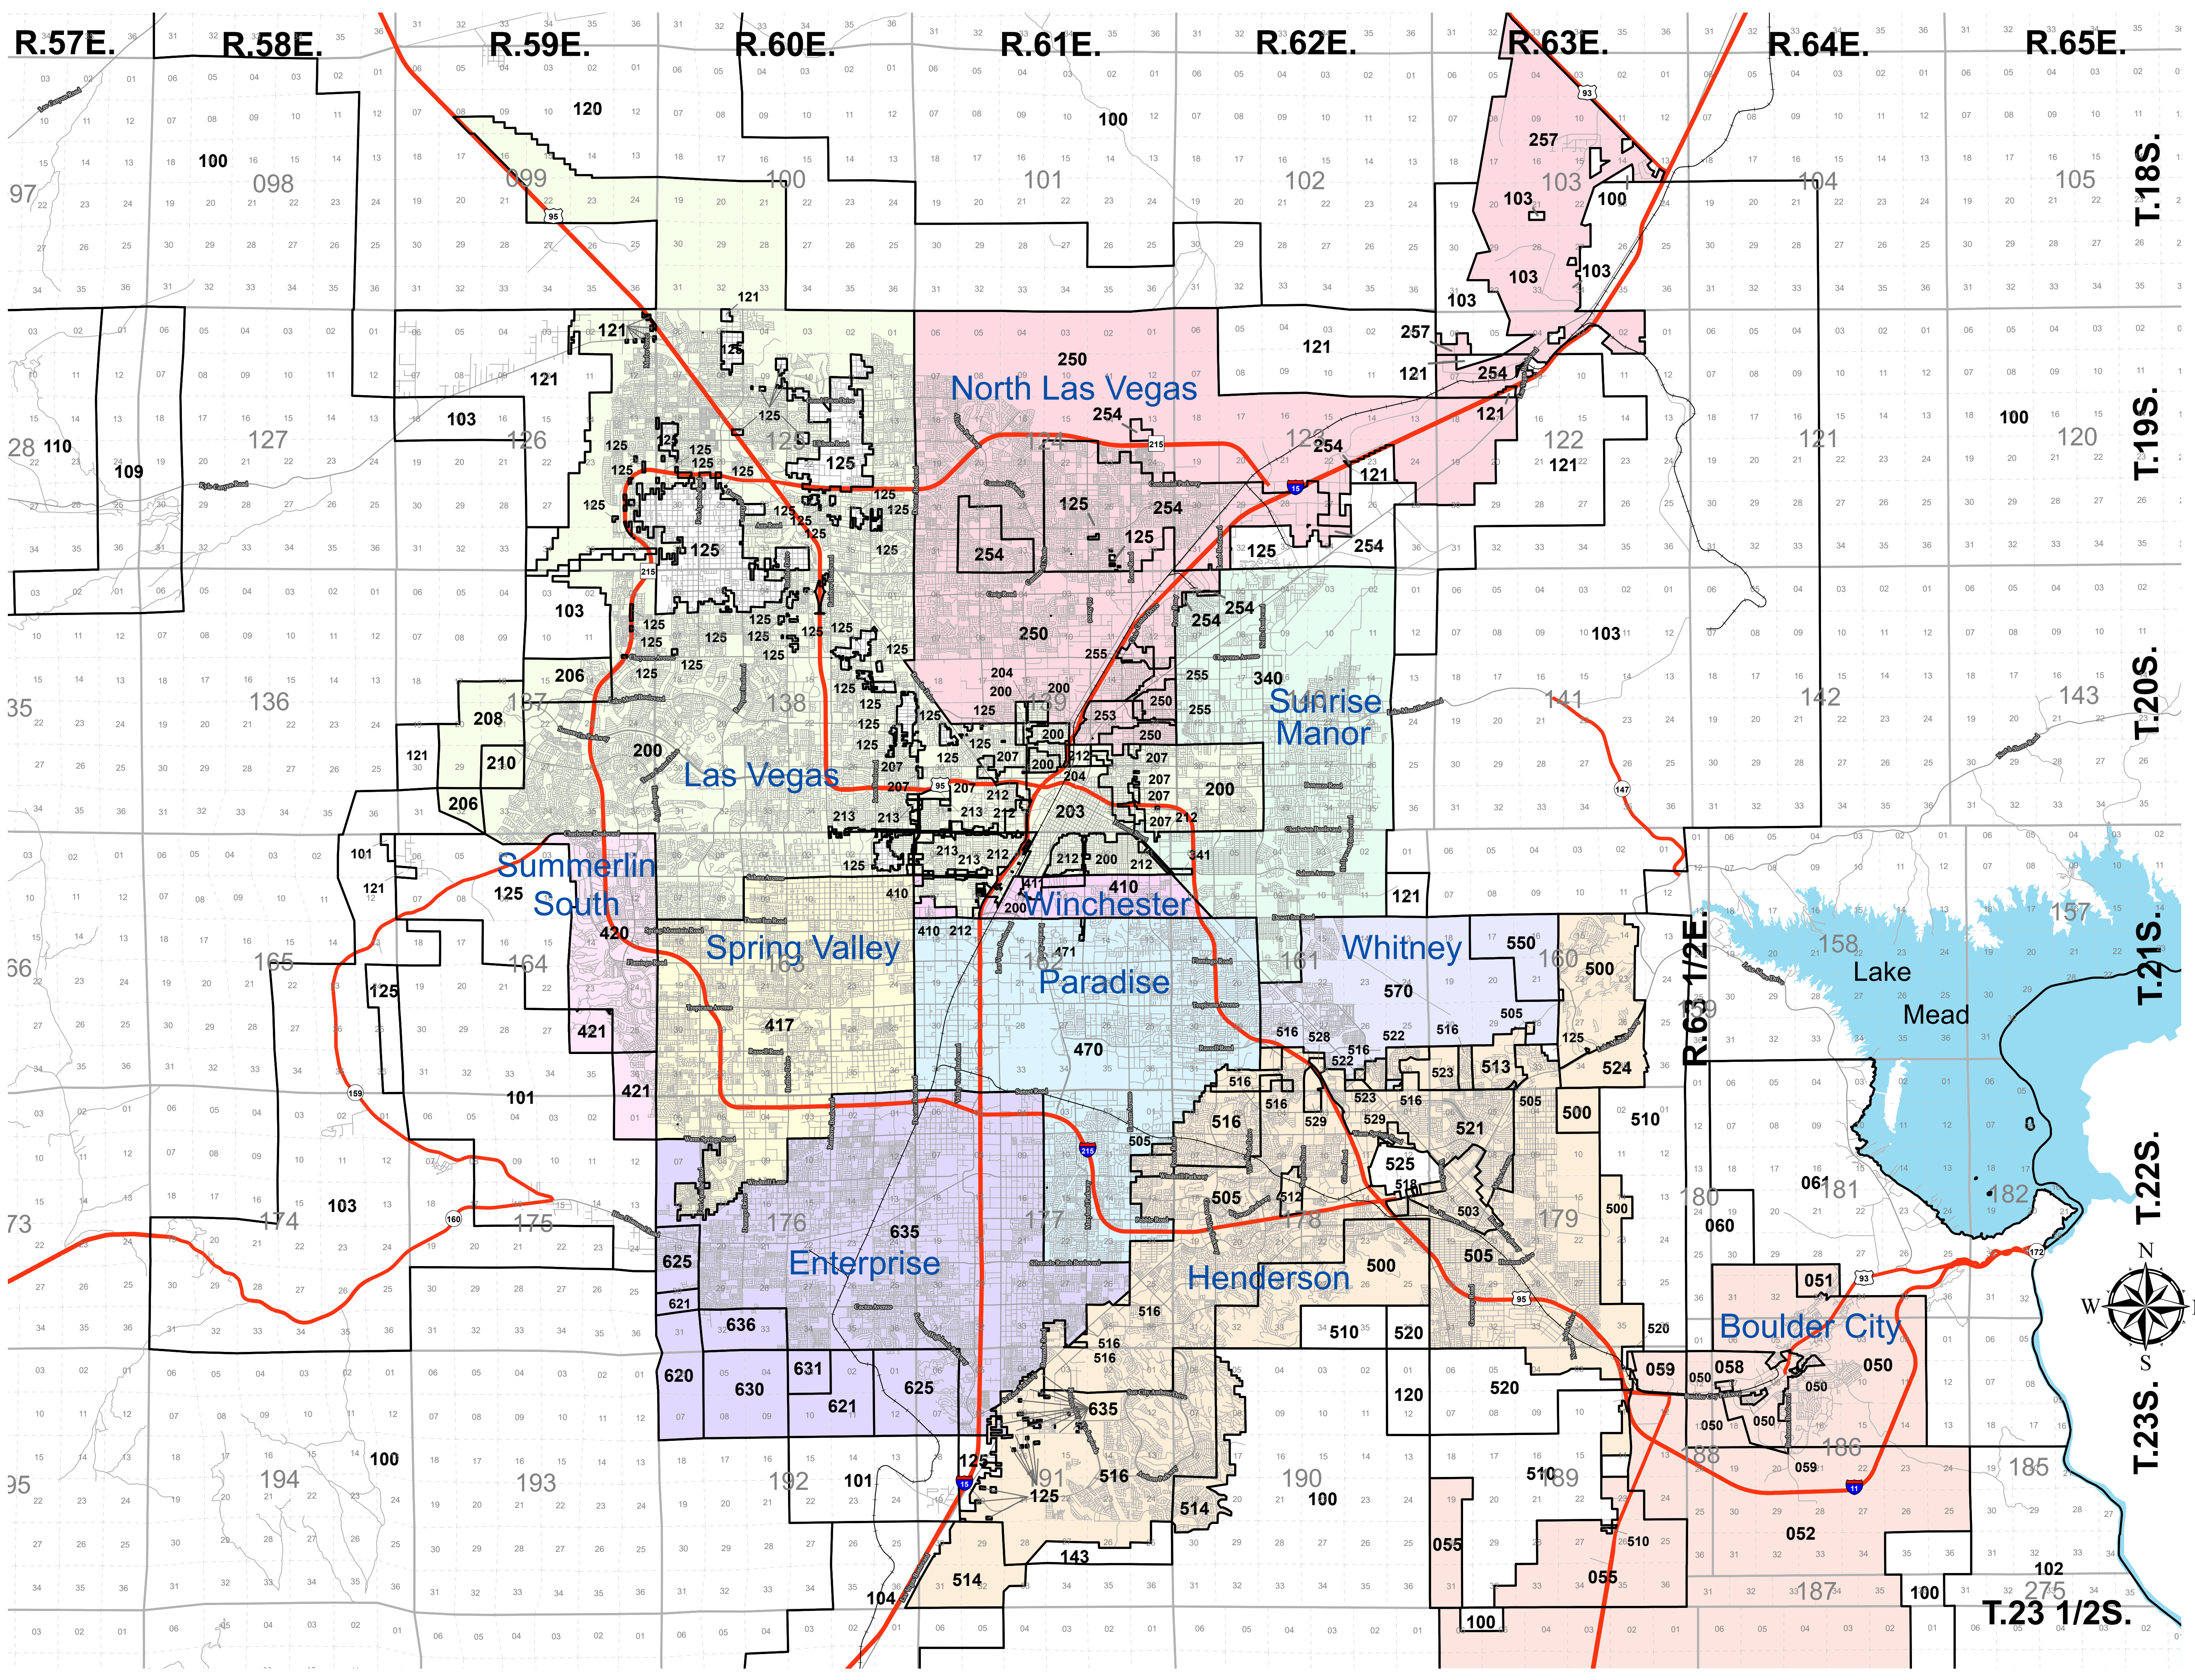

CLARK COUNTY TAX DISTRICT MAP "URBAN"

Date: 10/8/2024
1 inch = 1.75 miles

Produced by:
BRIANA JOHNSON
CLARK COUNTY ASSESSOR

NOTE: This map is for assessment purposes only.