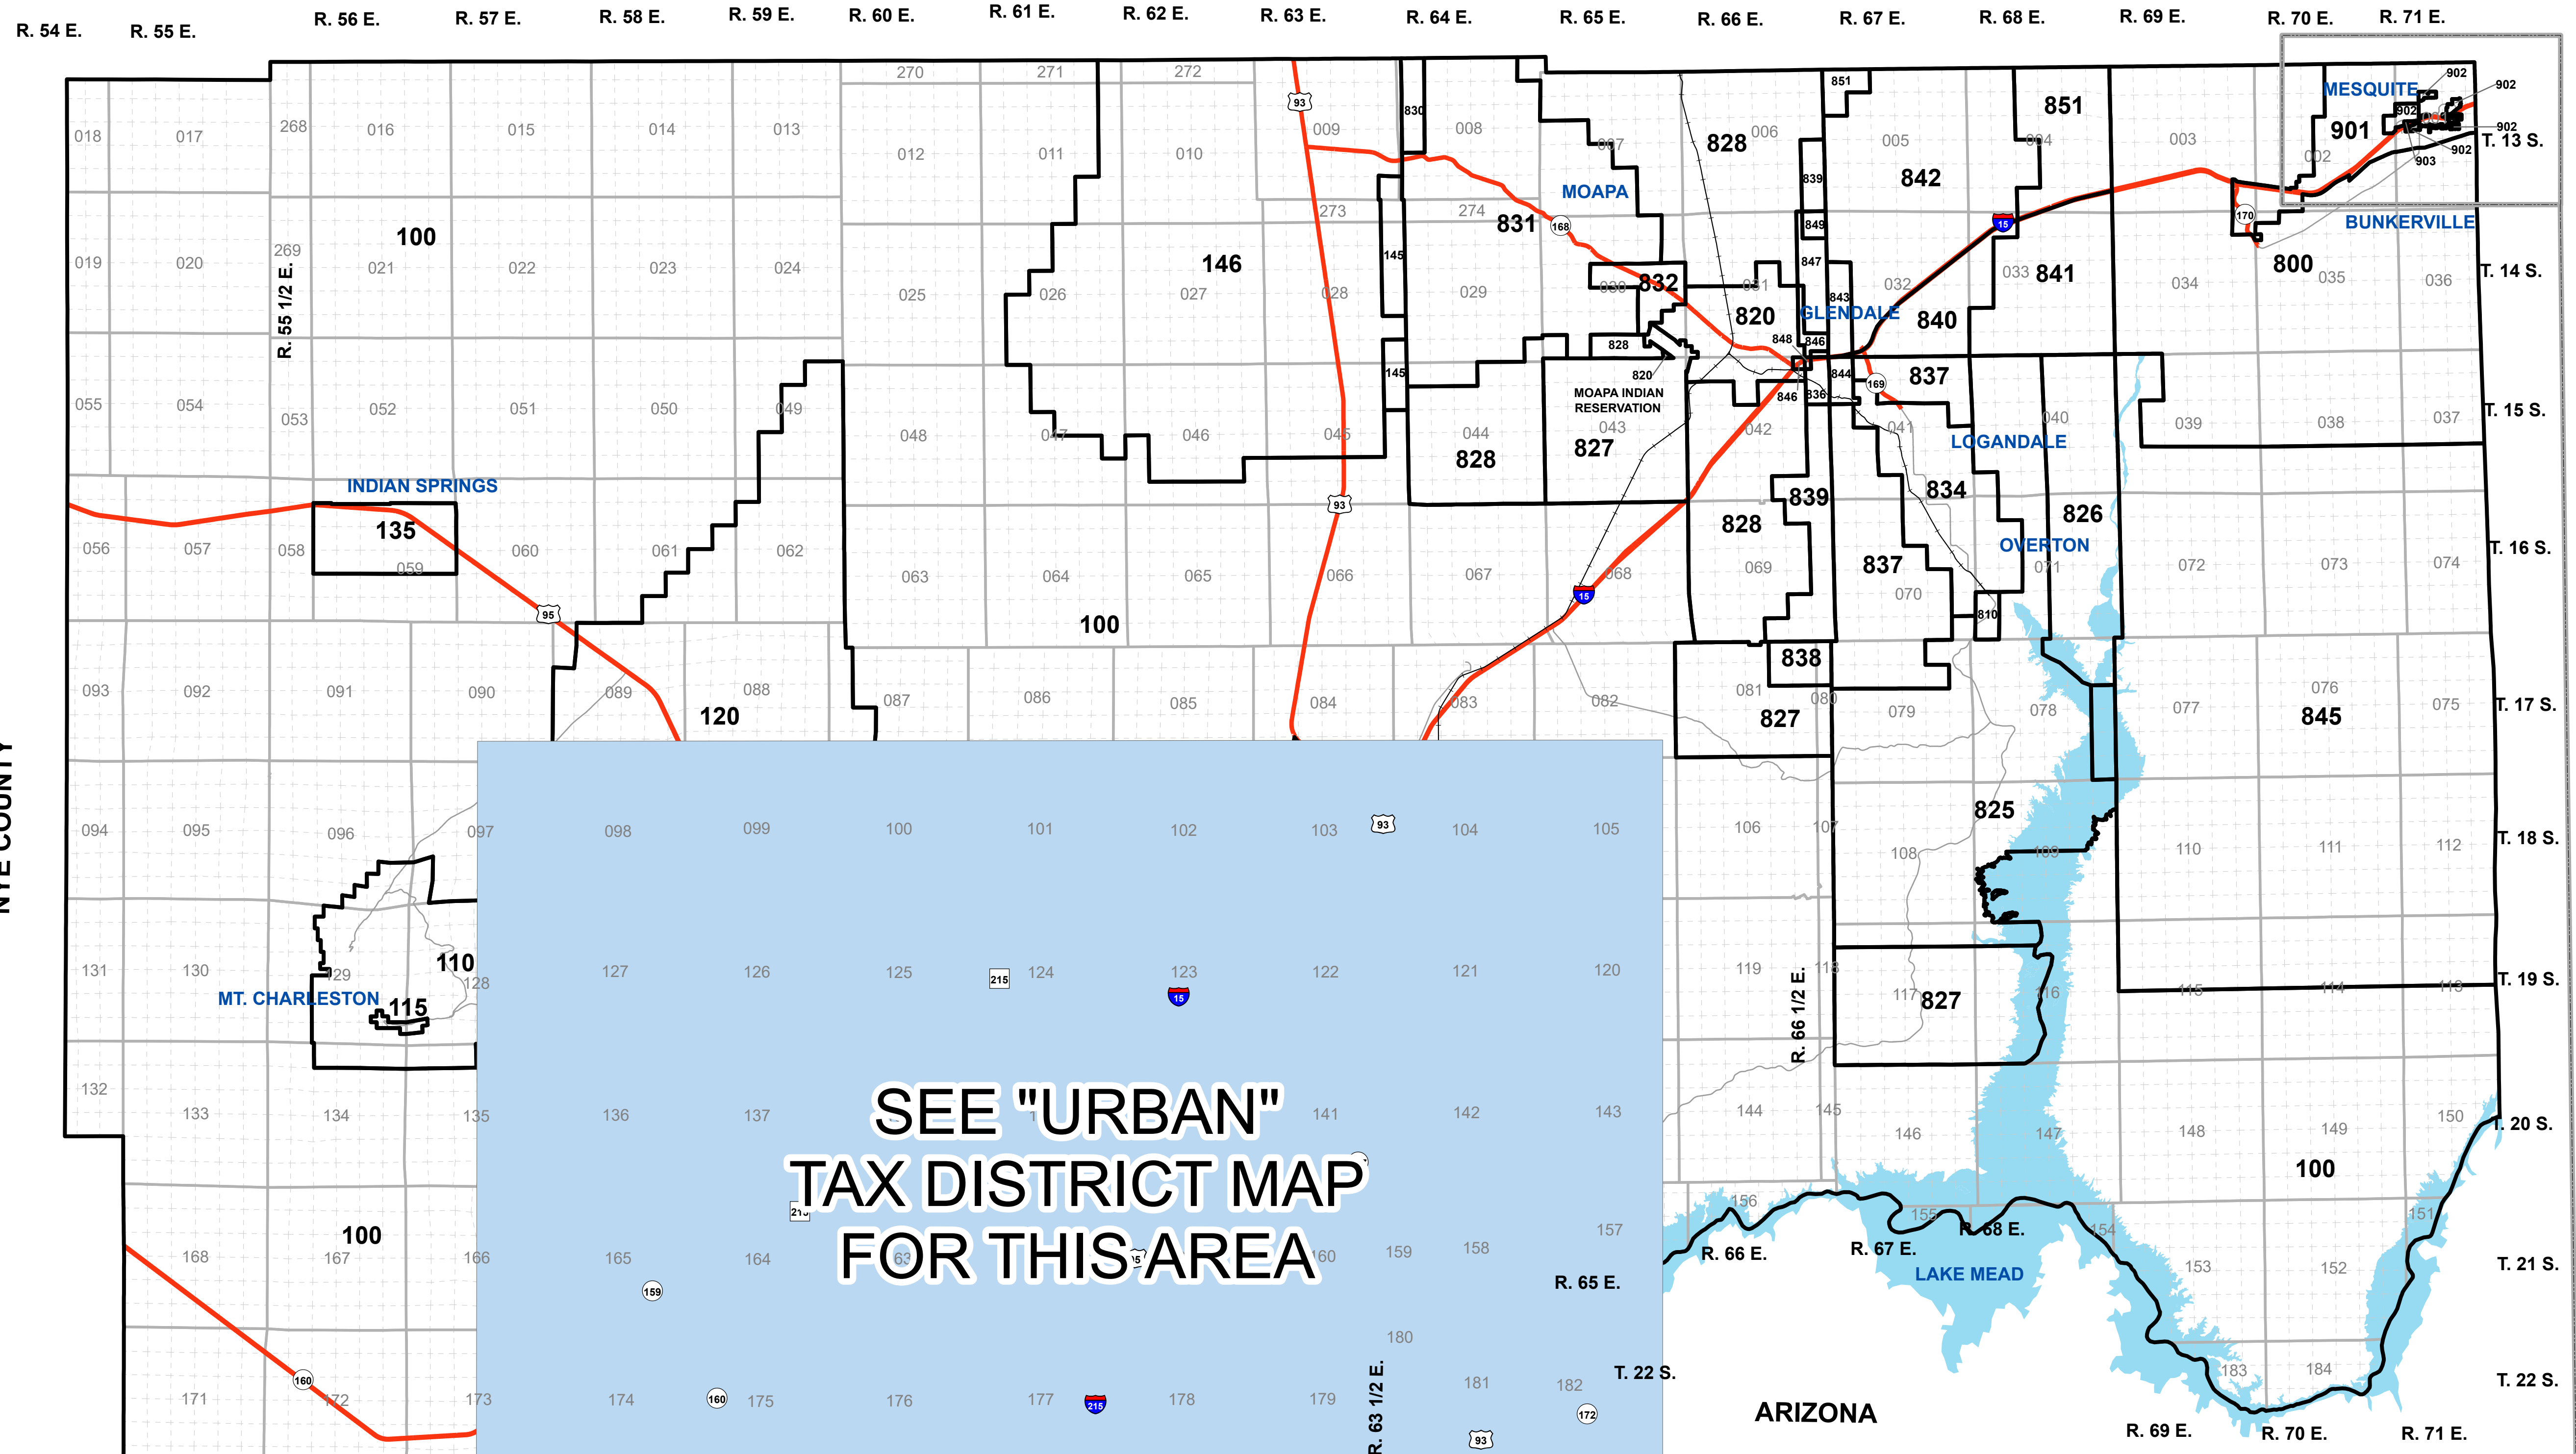

LINCOLN COUNTY

TAX DISTRICTS

- 050 BOULDER CITY, BOULDER CITY LIBRARY
- 052 BOULDER CITY
- 055 BOULDER CITY, HENDERSON LIBRARY
- 057 BOULDER CITY, LV/CC LIBRARY DEBT
- 100 UNINCORPORATED COUNTY, LV-CC LIBRARY
- 101 UNINCORPORATED COUNTY, LV-CC LIBRARY, CC FIRE, 911
- 102 UNINCORPORATED COUNTY, LV-CC LIBRARY, COLORADO RIVER VALLEY GROUND WATER BASIN
- 103 UNINCORPORATED COUNTY, LV-CC LIBRARY, 911
- 104 UNINCORPORATED COUNTY, LV-CC LIBRARY, CC FIRE
- 105 LAUGHLIN TOWN, LV-CC LIBRARY, 911
- 106 LAUGHLIN TOWN, LV-CC LIBRARY, 911 COLORADO RIVER VALLEY GROUND WATER BASIN
- 107 LAUGHLIN TOWN, LV-CC LIBRARY, BIG BEND WATER, COLORADO RIVER VALLEY GROUND WATER BASIN, 911
- 110 MT. CHARLESTON TOWN, MT. CHARLESTON FIRE, LV-CC LIBRARY
- 115 MT. CHARLESTON TOWN, MT. CHARLESTON FIRE, LV-CC LIBRARY, KYLE CANYON WATER DEBT
- 120 UNINCORPORATED COUNTY, LV-CC LIBRARY, LAS VEGAS ARTESIAN BASIN
- 121 LAS VEGAS ARTESIAN BASIN, LV-CC LIBRARY
- 125 LAS VEGAS ARTESIAN BASIN, LV-CC LIBRARY, 911, CC FIRE
- 135 INDIAN SPRINGS TOWN, LV-CC LIBRARY
- 143 UNINCORPORATED COUNTY, LV-CC LIBRARY, LAS VEGAS ARTESIAN BASIN, CC FIRE
- 145 UNINCORPORATED COUNTY, LV-CC LIBRARY MUDDY RIVER SPRINGS AREA GROUND WATER BASIN
- 146 UNINCORPORATED COUNTY, LV-CC LIBRARY COYOTE SPRING VALLEY GROUND WATER BASIN
- 510 UNINCORPORATED COUNTY, HENDERSON LIBRARY
- 700 SEARCHLIGHT TOWN, LV-CC LIBRARY
- 701 SEARCHLIGHT TOWN, LV-CC LIBRARY, COLORADO RIVER VALLEY GROUND WATER BASIN
- 800 BUNKERVILLE TOWN, LV-CC LIBRARY
- 810 MOAPA VALLEY TOWN, MOAPA VALLEY FIRE, LV-CC LIBRARY, MOAPA VALLEY WATER DISTRICT
- 820 MOAPA TOWN, MOAPA TOWN DEBT, MOAPA VALLEY FIRE, LV-CC LIBRARY, MOAPA VALLEY WATER DISTRICT
- 825 MOAPA VALLEY TOWN, MOAPA VALLEY FIRE, LV-CC LIBRARY
- 826 MOAPA VALLEY TOWN, LV-CC LIBRARY